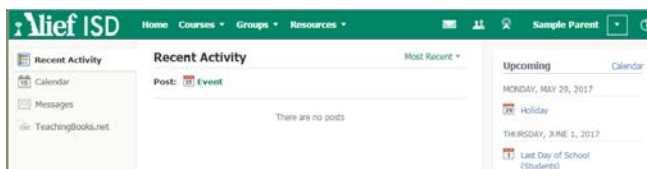

2. Schoology

Communicate with Teachers

Schoology is an online tool that:

- ✓ Offers students content for learning and a way to work on class activities and assignments from anywhere
- ✓ Makes communicating easier between parents and school staff
- ✓ Helps parents be more involved

Beginning in August, you can use Schoology to view your child's coursework. You must have an account in Home Access **FIRST** for the district to create a Schoology account for you.

Once you receive notice from the district that Schoology is ready for families, you will use the link app.schoology.com to access the family Schoology accounts.

Your username and password will be the same as your Home Access account.