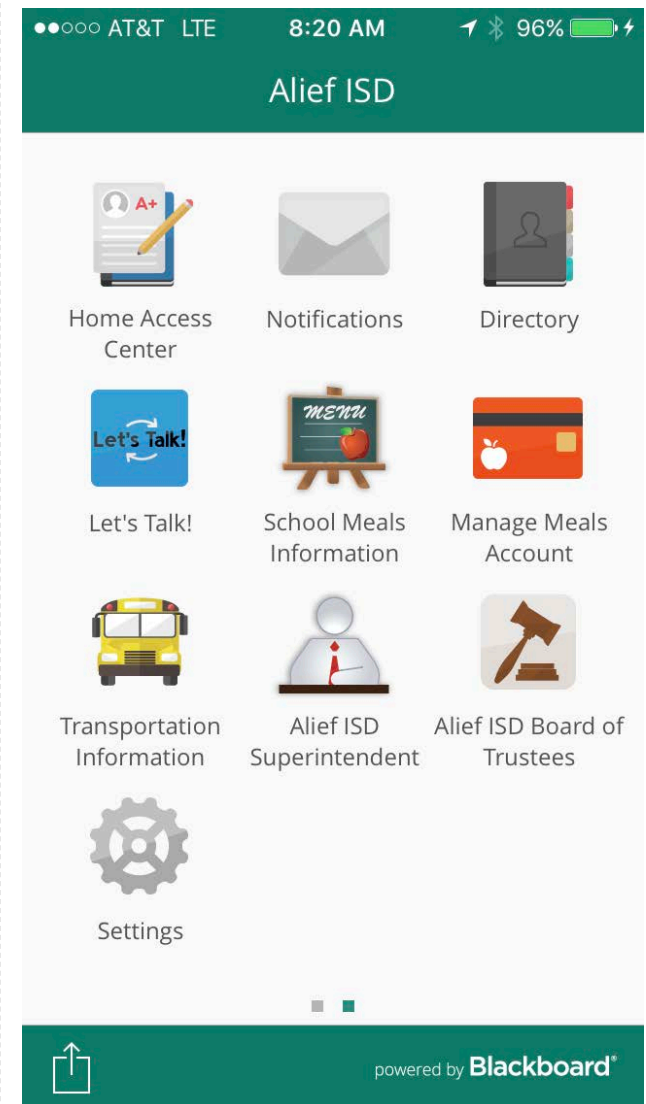

3. The Alief ISD APP

Available for iOS and Android devices