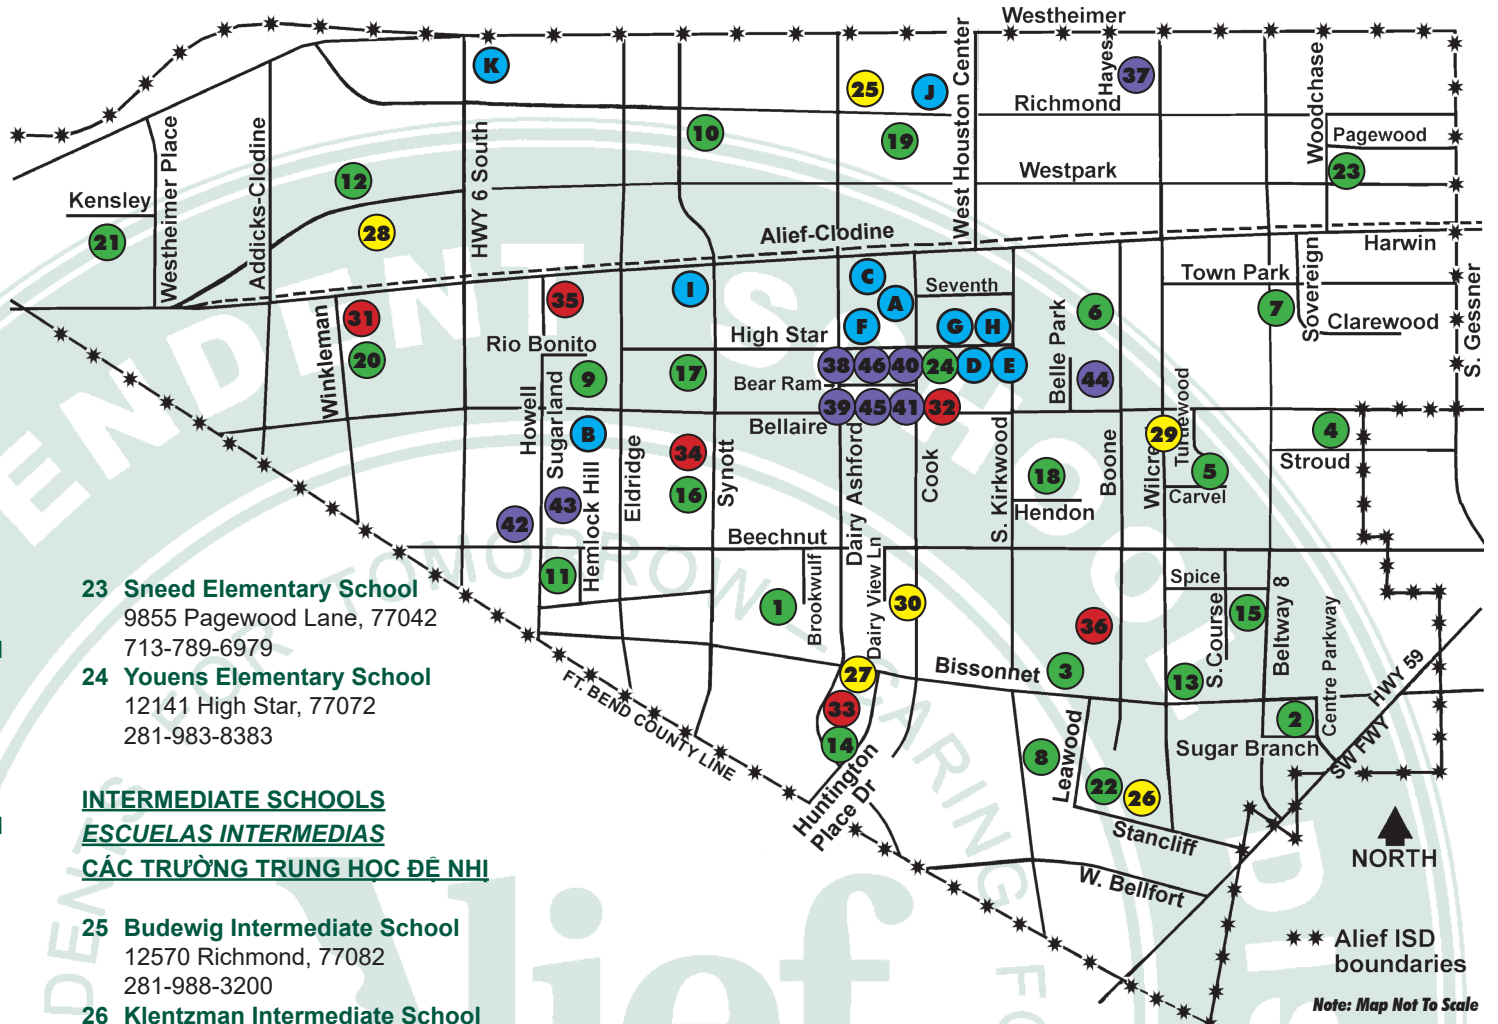

HIGH SCHOOLS & PROGRAMS
ESCUELAS PREPARATORIAS
Y PROGRAMAS
CÁC TRƯỜNG TRUNG HỌC VÀ
CÁC CHƯƠNG TRÌNH

1. 37 **Alief Early College High School**
   2811 A Hayes, 77082
   281-988-3010
2. 38 **Elsik High School**
   12601 High Star, 77072
   281-988-3150
3. 39 **Elsik Ninth Grade Center**
   6767 South Dairy Ashford, 77072
   281-988-3239
4. 40 **Hastings High School**
   4410 Cook, 77072
   281-988-3110
5. 41 **Hastings Ninth Grade Center**
   6750 Cook, 77072
   281-988-3139
6. 42 **Kerr High School**
   8150 Howell Sugar Land, 77083
   281-983-8484
7. 43 **Taylor High School**
   7555 Howell Sugar Land, 77083
   281-988-3500
8. 44 **Alief Learning Center**
   4427 Belle Park, 77072
   281-983-8000
9. 45 **Crossroads**
   12360 Bear Ram, 77072
   281-988-3266
10. 46 **Soar/LINC/Night High School**
    12501 High Star (Annex)
    281-988-3499

SUPPORT FACILITIES
INSTALACIONES DE APOYO
CÁC CƠ SỞ TRỢ GIÚP

1. A **Administration Building**
   4250 Cook, 77072
2. B **Alief Support Facility/Tax Office**
   14051 Bellaire, 77083
3. C **Crump Stadium & Athletic Facilities**
   12321 Alief Clodine, 77082
4. D **Maintenance Dept.**
   12135 High Star, 77072
5. E **MIS/Police Dept.**
   12135 ½ High Star, 77072
6. F **Ness Natatorium**
   12400 High Star, 77072
7. G **Printing Services/Warehouse**
   12101 7th, 77072
8. H **Purchasing**
   12102 High Star, 77072
9. I **Transportation**
   6150 Synott, 77083
10. J **Center for Advanced Careers**
    12160 Richmond, 77082
11. K **Center for Talent Development**
    14411 Westheimer, 77082

Map Key

- Elementary Schools
- Intermediate Schools
- Middle Schools
- High Schools & Programs
- Support Facilities

*** Alief ISD boundaries
Note: Map Not To Scale

This product is for informational purposes and may not have been prepared for or be suitable for legal, engineering or surveying purposes. It does not represent an on-the-ground survey and represents only the approximate relative location of property boundaries.