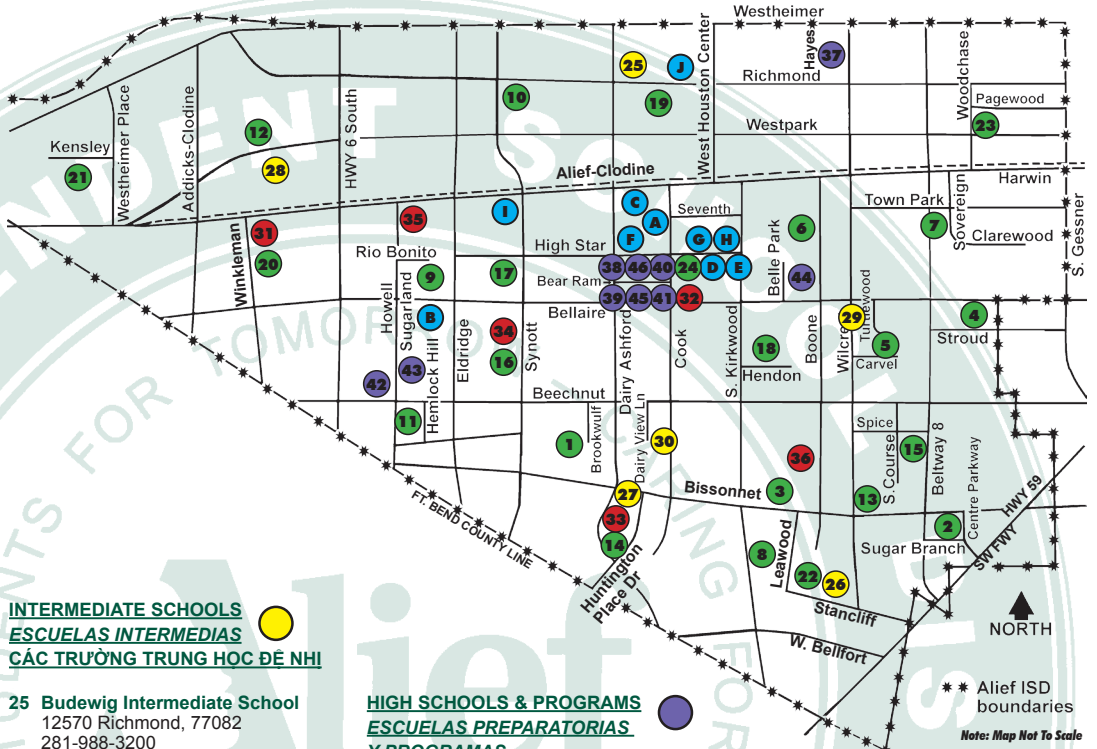

- Elementary Schools
  Intermediate Schools
  Middle Schools
  High Schools & Programs
  Support Facilities

- SUPPORT FACILITIES
  INSTALACIONES DE APOYO
  CÁC CƠ SỞ TRỢ GIÚP
  A Administration Building
  4250 Cook Road, 77072
  B Alief Support Facility/Tax Office
  14051 Bellaire Blvd., 77083
  C Crump Stadium & Athletic Facilities
  12321 Alief Clodine, 77082
  D Maintenance Dept.
  12135 High Star, 77072
  E MIS/Police Dept.
  12135 1/2 High Star, 77072
  F Ness Natatorium
  12400 High Star, 77072
  G Printing Services/Warehouse
  12101 7th Street, 77072
  H Purchasing
  12102 High Star, 77072
  I Transportation
  6150 Synott, 77083
  J Center for Advanced Careers
  12160 Richmond Avenue, 77082

This product is for informational purposes and may not have been prepared for or be suitable for legal, engineering, or surveying purposes. It does not represent an on-the-ground survey and represents only the approximate relative location of property boundaries.