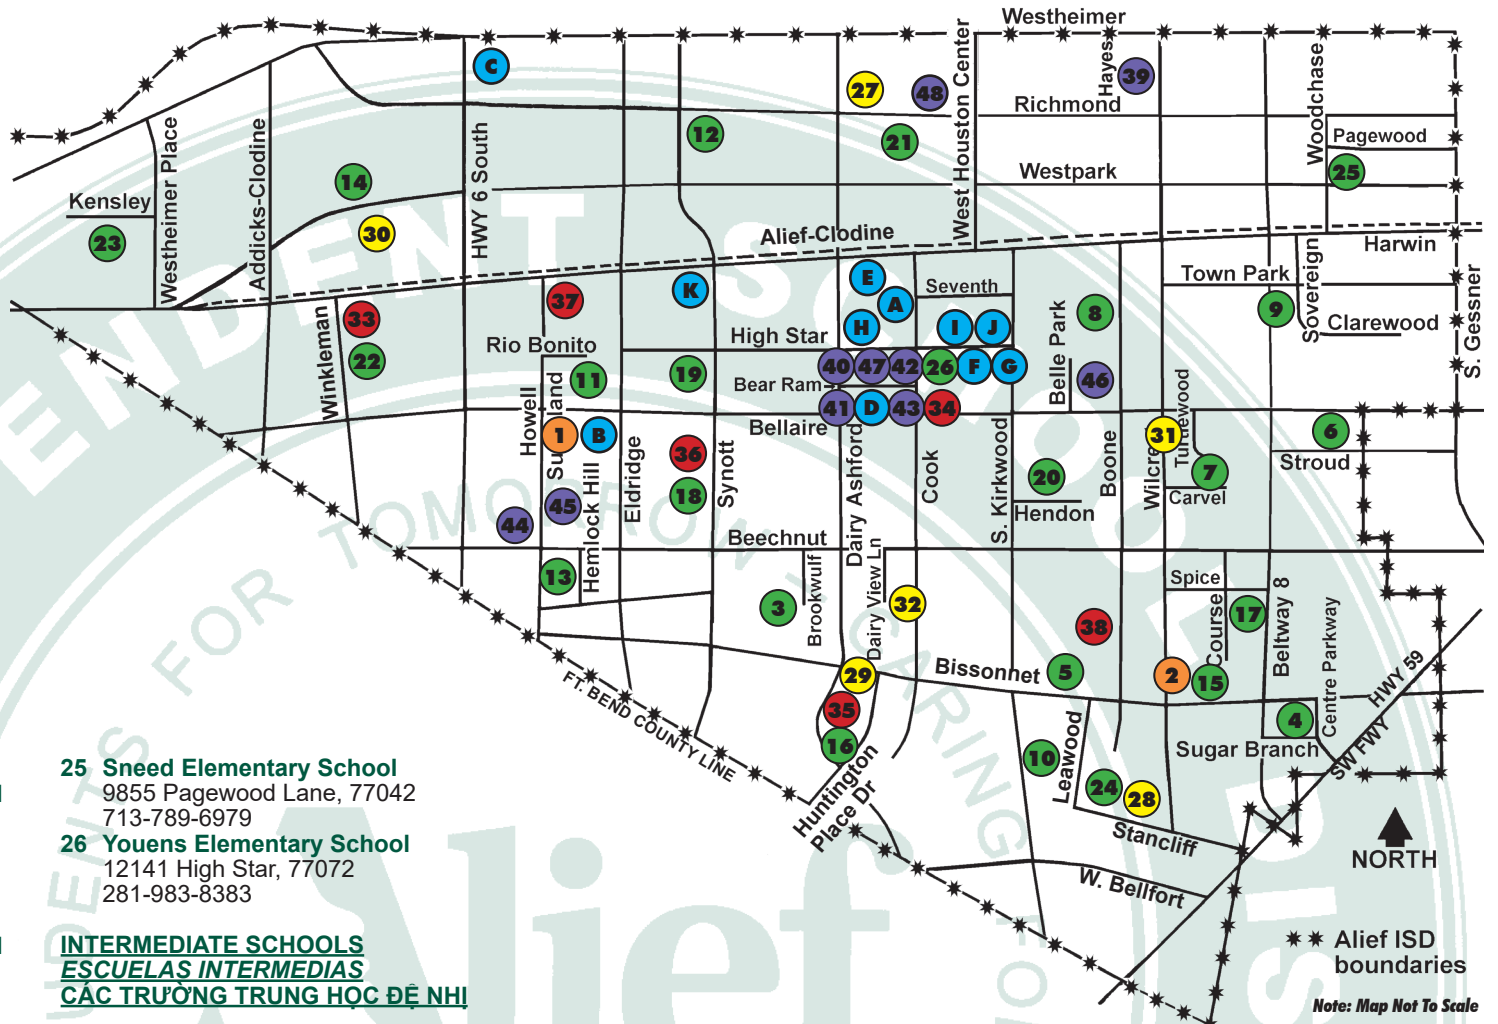

1. 39 **Alief Early College High School**
   2811 A Hayes, 77082
   281-988-3010
2. 40 **Elsik High School**
   12601 High Star, 77072
   281-988-3150
3. 41 **Elsik Ninth Grade Center**
   6767 South Dairy Ashford, 77072
   281-988-3239
4. 42 **Hastings High School**
   4410 Cook, 77072
   281-988-3110
5. 43 **Hastings Ninth Grade Center**
   6750 Cook, 77072
   281-988-3139
6. 44 **Kerr High School**
   8150 Howell Sugar Land, 77083
   281-983-8484
7. 45 **Taylor High School**
   7555 Howell Sugar Land, 77083
   281-988-3500
8. 46 **Alief Learning Center**
   4427 Belle Park, 77072
   281-983-8000
9. 47 **SOAR/LINC/Night High School**
   12501 High Star (Annex)
   281-988-3499
10. 48 **Marshall Center for Advanced Careers**
    12160 Richmond, 77082
    281-988-3550

1. **Map Key**
2. Pre-K Centers
   - Elementary Schools
   - Intermediate Schools
   - Middle Schools
   - High Schools & Programs
   - Support Facilities
3. **SUPPORT FACILITIES**
   INSTALACIONES DE APOYO
   CÁC CƠ SỞ TRỢ GIÚP
4. **A Administration Building**
     4250 Cook, 77072
   - **B Alief Support Facility/Tax Office**
     14051 Bellaire, 77083
   - **C Center for Talent Development**
     14411 Westheimer, 77082
   - **D Crossroads**
     12360 Bear Ram, 77072
   - **E Crump Stadium & Athletics Dept.**
     12321 Alief Clodine, 77082
   - **F Maintenance Dept.**
     12135 High Star, 77072
   - **G MIS/Police Dept.**
     12135 ½ High Star, 77072
   - **H Ness Natatorium**
     12400 High Star, 77072
   - **I Printing Services/Warehouse**
     12101 7th, 77072
   - **J Purchasing**
     12102 High Star, 77072
   - **K Transportation**
     6150 Synott, 77083

This product is for informational purposes and may not have been prepared for or be suitable for legal, engineering or surveying purposes. It does not represent an on-the-ground survey and represents only the approximate relative location of property boundaries.