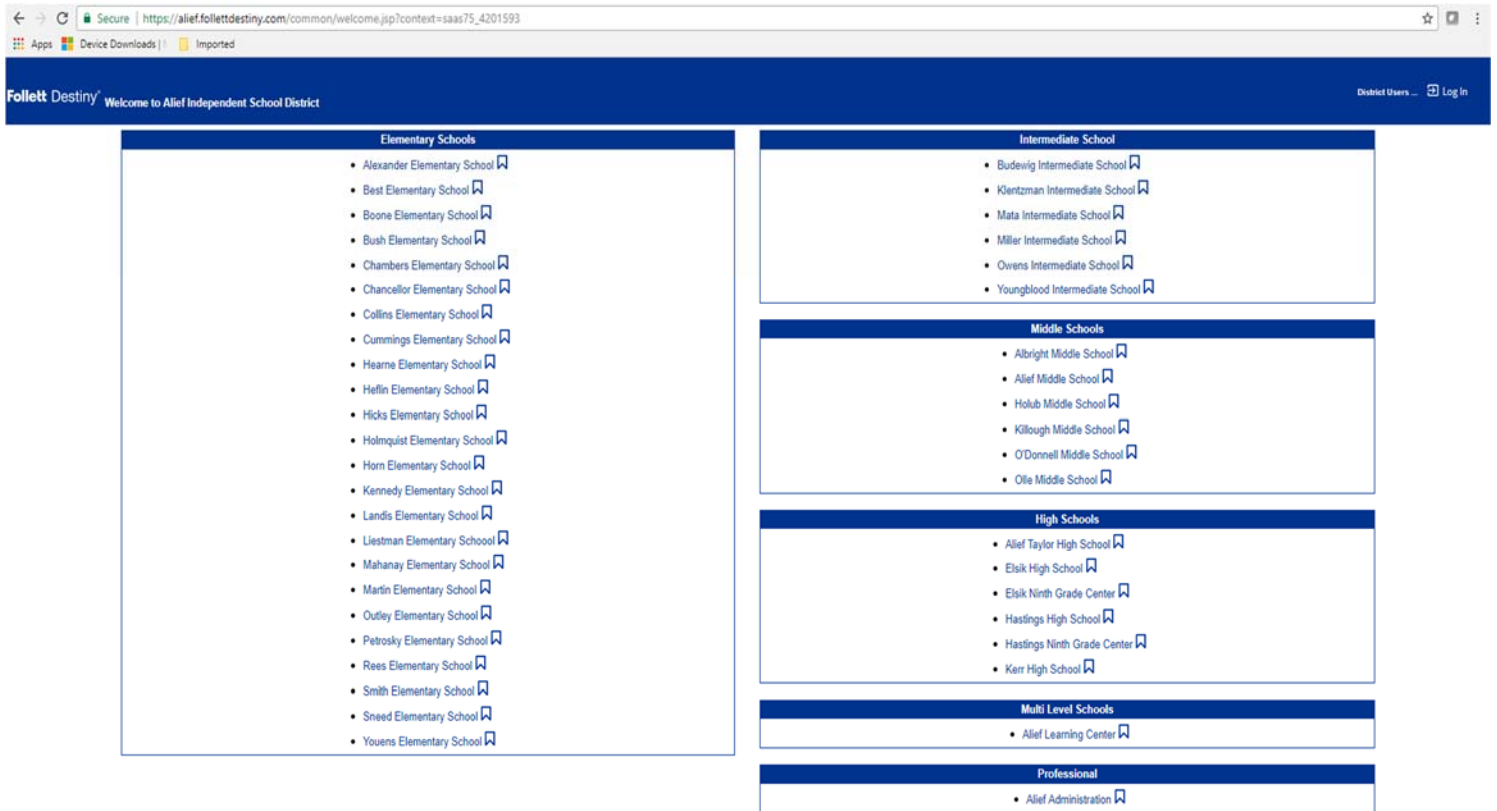

2. Click on the Your School Name – If your School Name isn't listed, choose Alief Administration