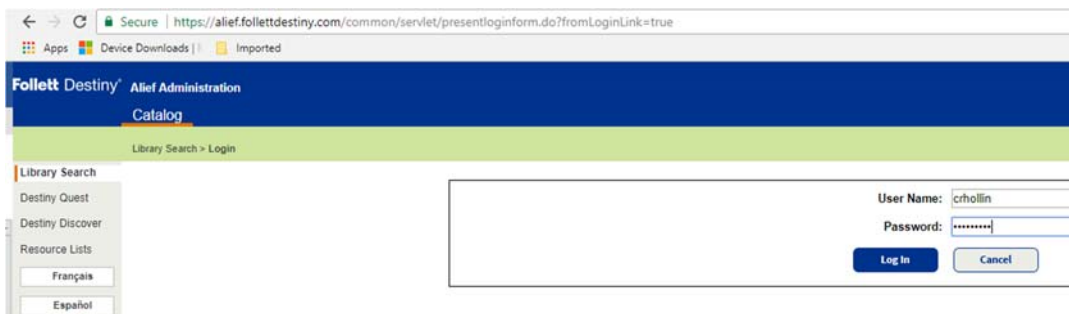

3. Click Log In

4. Enter your Destiny Username and Password